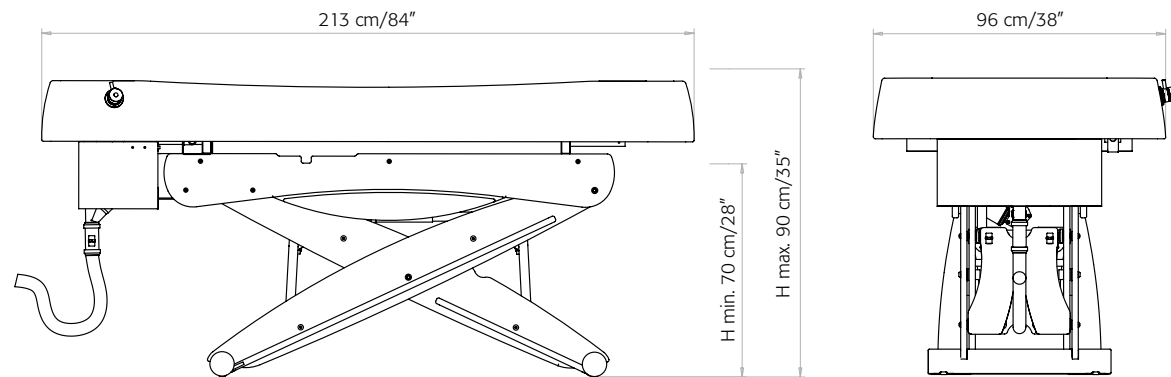

Technical specifications

AQA Wood cod. 139

Table of dimensions

Mosaics is available in the following colours

Options upon request: Top converter mattress

Top Converter for massages available upon request.

Packaging details

Packaging size:
Wooden crate: cm 225 x 110 x 90 h (89"x44"x35")
Volume: 2.23 m³
Gross weight: 270 kg (596 lbs)
Net weight: 130 kg (287 lbs)

Electric requirements

Voltage: 230/110 V ac
Frequency: 50 Hz
Absorption: 6 Amp max
Hydraulic connections required
Installation schemes available upon request

AQA Wood is CE conformed and is manufactured in accordance with European Directives: 2006/42/CE; 2004/108/CE; 2006/95/CE. CEI EN 60204-1:2006-09; UNI EN 12100-1-2:2009; UNI EN 349 (2008)