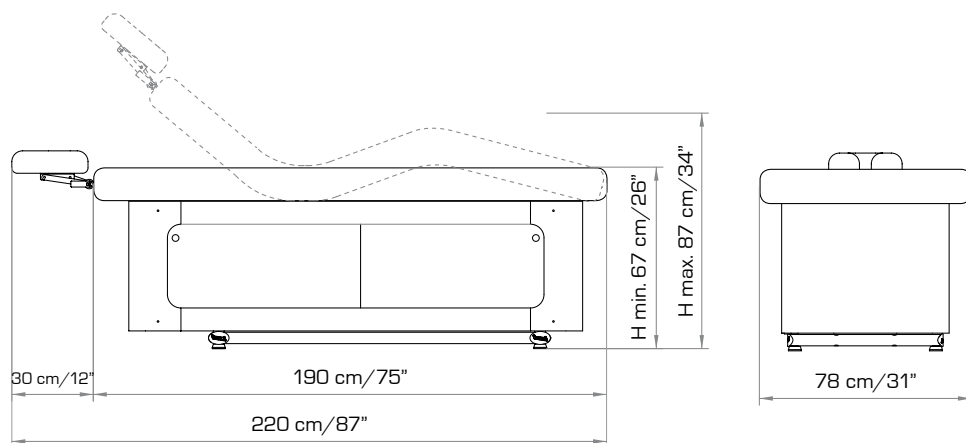

colors • colori

The wooden base is available in the following versions:

La base in legno è disponibile nelle seguenti versioni:

155
natural wood
legno naturale

155 SB
milky wood
rovere sbiancato

155 W
wengé wood
legno wengé

The Mattress can be manufactured **in over 50 colors** available in following collections: Tundra, Stamskin, Skai Nature Base.

Il Materasso può essere scelto **in oltre 50 colori** disponibili a magazzino nelle seguenti collezioni: Tundra, Stamskin, Skai Nature Base.

table of dimensions • tabella dimensionale