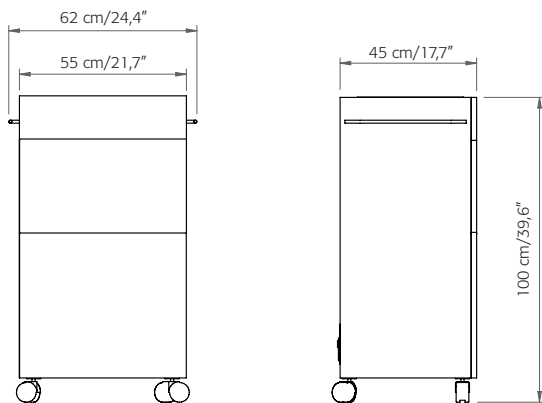

T-Vale S · cod. 357