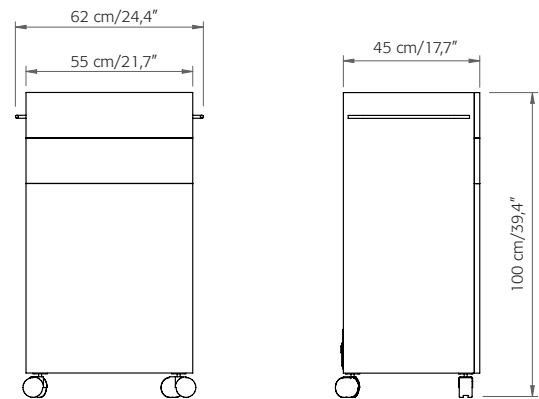

T-One · cod. 356