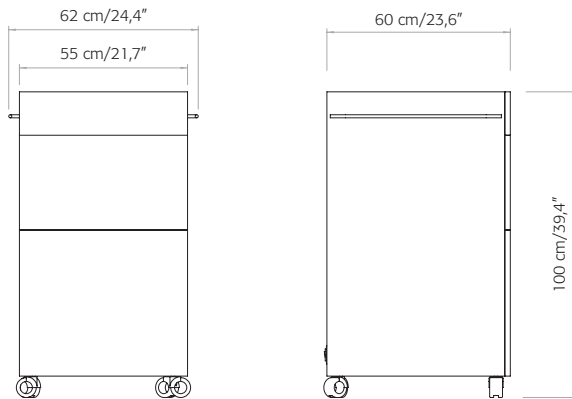

Specifiche tecniche / Technical specifications

T-Vale · cod. 355