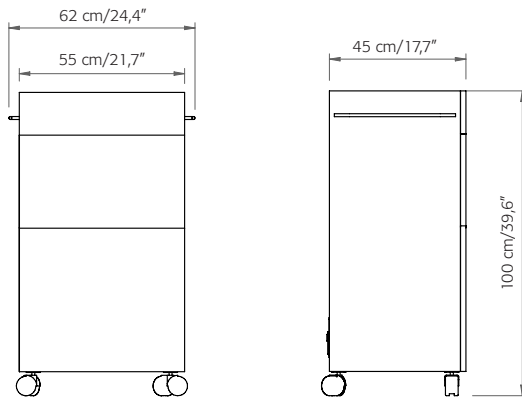

Specifiche tecniche Technical specifications

T-Store · cod. 358