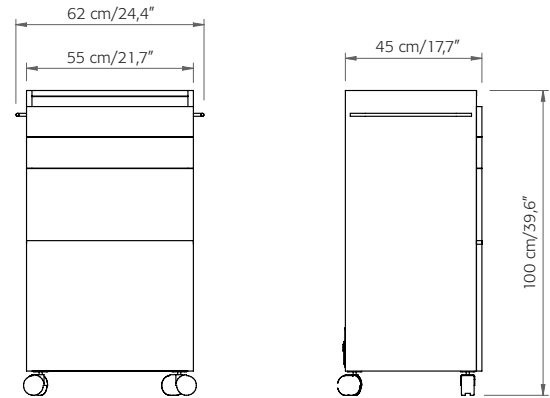

### Packaging details *Caratteristiche imballo*

Sizes / *Ingombro*: cm 55x60x100 h  
(21,65"x23,62"x39,37")

Packaging / *Imballo*: cm 60x70x110 h  
(23,62"x27,56"x43,31")

Volume: 0,33 m<sup>3</sup>

Gross weight / *Peso lordo*: 85 kg (187 lbs)