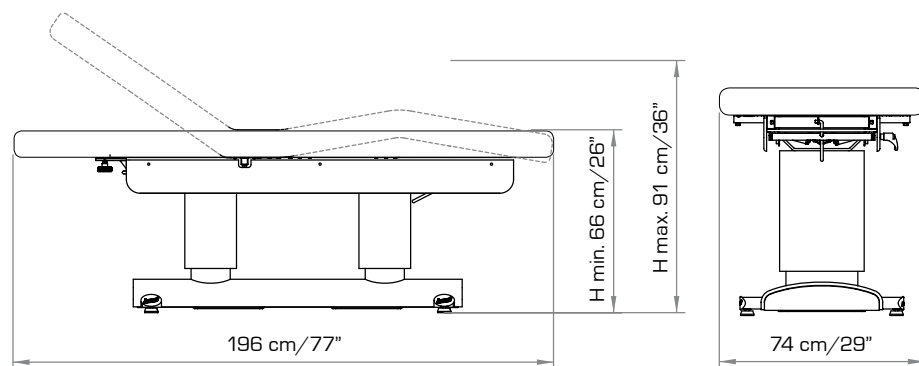

colors • colori

The wooden base is available in the following versions:

La base in legno è disponibile nelle seguenti versioni:

131 LB
white lacquered
wood
legno laccato
bianco

131 LN
black lacquered
wood
legno laccato
nero

131 RN
natural oak
legno rovere
naturale

131 RW
wengé oak
legno rovere
wengé

131 SB
milky wood
rovere
sbiancato

The Mattress can be manufactured in over 50 colors available in following collections: Tundra, Stamskin, Skai Nature Base E-Bamboo.

Il Materasso può essere scelto in oltre 50 colori disponibili a magazzino nelle seguenti collezioni: Tundra, Stamskin, Skai Nature Base E-Bamboo.

table of dimensions • tabella dimensionale

Gemya is CE conformed and is manufactured in accordance with European Directives: 2006/42/CE; 2004/108/CE; 2006/95/CE. CEI EN 60204-1:2006-09; UNI EN 12100-1-2:2009; UNI EN 349 (2008).

Gemya è a norme CE ed è fabbricato in conformità alle seguenti Direttive Europee: 2006/42/CE; 2004/108/CE; 2006/95/CE. CEI EN 60204-1:2006-09; UNI EN 12100-1-2:2009; UNI EN 349 (2008).